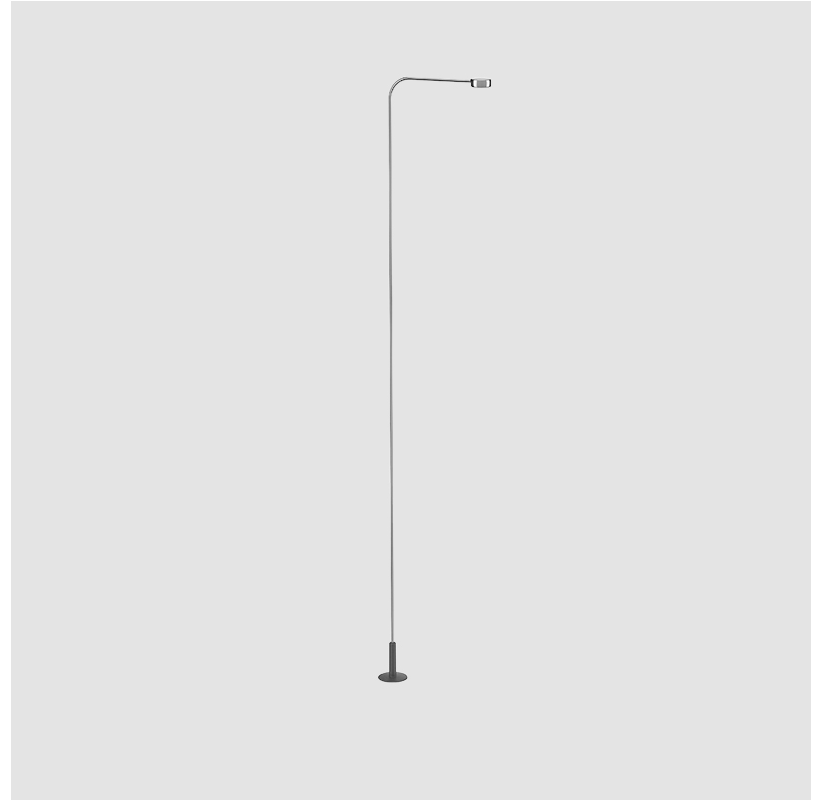

PROJECT	_____
TYPE	_____
SPECIFIER	_____
QUANTITY	_____
DATE	_____

DOT POST

E9B273-

base number

1. To build a product code in our configurator select the specify button on the base model # product page
2. To build a manual product code on this datasheet choose from the options listed below in blue font and add the suffix to the base model #

GENERAL

Series: Dot
Brand: Platek
Division: Exterior
Mounting Type: Post
Mounting Location: Above Ground
Subcategory: Bollard - Garden

PHYSICAL

Shape: Disc
Diameter (mm): 32
Diameter (in): 1 1/4
Height (mm): 1000
Height (in): 39 3/8
Extension (mm): 177
Extension (in): 6 15/16
Light Distribution: Direct
Screws: No visible screws
Fixture Finish: SST
Fixture Material: Stainless Steel AISI 316L

ELECTRICAL

Lamp Type: LED
Input Wattage (W): 2.9
Total Output Wattage (W): 2.3
Dimming: Tri-Mode (Non-Dimming and Phase Dimming (120Vac only) and 0-10V Dimming)
Driver Included: No
Driver Location: Remote
Driver Type: Constant Voltage - 120 / 277Vac
Driver Class: Class 2
Input Voltage (V): 120 - 277
Output Voltage (V): 24
Upon Request: 0-10V/ Phase Dimming Upon Request

LED

Color Temperature (°K): 2700 / 3000
Max. Delivered Lumen (lm): 145
Nominal Lumen (lm): 175
CRI: >90 CRI
Lamp Life (hrs): 60000

OPTICAL

Optic°: 120

RATINGS AND CERTIFICATIONS

Certified By: Certified for North American Standards
IP rating: IP65
IK Rating: IK05
Upon Request: Higher Maximum Ambient Temperature