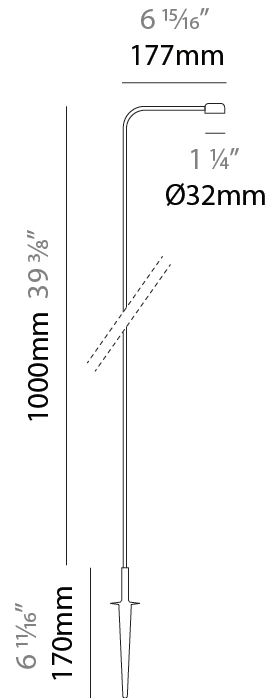

GENERAL

Series: Dot
 Brand: Platek
 Division: Exterior
 Mounting Type: Post
 Mounting Location: Above Ground
 Subcategory: Bollard - Garden

PHYSICAL

Shape: Disc
 Diameter (mm): 32
 Diameter (in): 1 ¼
 Height (mm): 800
 Height (in): 31 ½
 Extension (mm): 177
 Extension (in): 6 15/16
 Light Distribution: Direct
 Screws: No visible screws
 Fixture Finish: SST
 Fixture Material: Stainless Steel AISI 316L

LED

Color Temperature (°K): 2700 / 3000
 Max. Delivered Lumen (lm): 145
 Nominal Lumen (lm): 175
 CRI: >90 CRI
 Lamp Life (hrs): 60000

OPTICAL

Optic°: 120

RATINGS AND CERTIFICATIONS

Certified By: Certified for North American Standards
 IP rating: IP65
 IK Rating: IK05
 Upon Request: Higher Maximum Ambient Temperature

GENERAL

Series: Dot
 Brand: Platek
 Division: Exterior
 Mounting Type: Post
 Mounting Location: Above Ground
 Subcategory: Bollard - Garden

PHYSICAL

Shape: Disc
 Diameter (mm): 32
 Diameter (in): 1 1/4
 Height (mm): 1000
 Height (in): 39 3/8
 Extension (mm): 177
 Extension (in): 6 15/16
 Light Distribution: Direct
 Screws: No visible screws
 Fixture Finish: SST
 Fixture Material: Stainless Steel AISI 316L